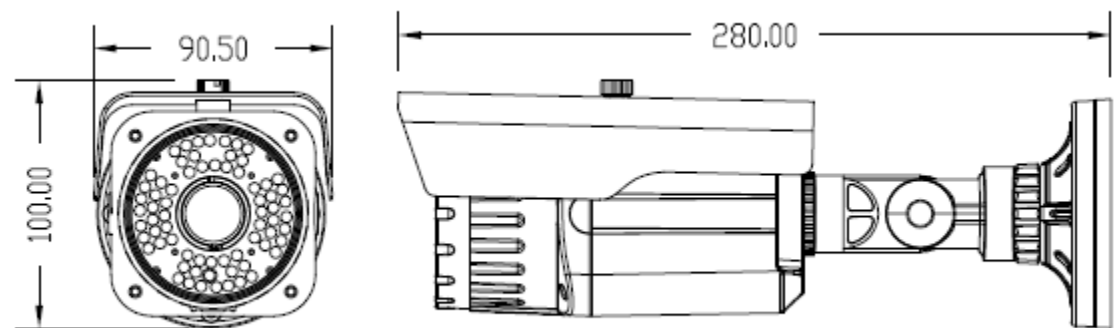

BULLET AHD/CVI/TVI

SCAVE40

General Features :

Focus Length 2.8-12mm

Pixels 2M Pixels

Infrared LED Φ 5X42PCS

Infrared Distance 40M

Model NO.	SCAVE40A100	SCAVE40A130	SCAVE40A200M	SCAVE40A200H	SCAVE40C130L	SCAVE40C130M	SCAVE40C130H	SCAVE40C200M	SCAVE40C200H	SCAVE40V130M	SCAVE40V130H	SCAVE40V130	SCAVE40V200M	SCAVE40V200H
Video Output Mode	AHD/CVBS	AHD/CVBS	AHD/CVBS	AHD/CVBS	CVI/CVBS	CVI	CVI/CVBS	CVI	CVI	TVI/CVBS	TVI/CVBS	TVI	TVI	TVI
Camera														
Image Sensor	OV9712S	IMX225	OV2710	IMX322	OV9750	AR0130	IMX225	OV2710	IMX322	OV9750	IMX225	IMX238	OV2710	IMX322
DSP	NVP2431H	NVP2431H	NVP2441H	NVP2441H	HTC960	FH8521+DH9801	HTC960	FH8530C	FH8530C	HTC960	HTC960	FH8521+TP2801	FH8531+TP2801	FH8531+TP2801
Image Resolution	720P/960H	960P/960H	1080P/960H	1080P/960H	960P/960H	960P	960P/960H	1080P	1080P	960P/960H	960P/960H	960P	1080P(960H)	1080P(960H)
Effective Pixels	1.0MP, 1280x720	1.3MP, 1280x960	2.1MP, 1920x1080	2.4MP, 1920x1080	1.3MP, 1280x960	1.3MP, 1280x960	1.3MP, 1280x960	2.1MP, 1920x1080	2.4MP, 1920x1080	1.3MP, 1280x960	1.3MP, 1280x960	1.4MP, 1280x960	2.1MP, 1920x1080	2.4MP, 1920x1080
TV System	PAL/NTSC													
Electronic Shutter	1/25s~1/50,000s , 1/30s~1/60,000s													
Sync System	Internal													
Usable Illumination	0.01Lux	0.005Lux	0.001Lux	0.001Lux	0.01Lux	0.01Lux	0.005Lux	0.01Lux	0.01Lux	0.01Lux	0.005Lux	0.001Lux	0.01Lux	0.01Lux
S/N Ratio	≥50dB													
Scanning System	Progressive Scan													

ystem	
-------	--

Lens

Focus Length	2.8-12mm
Focus Control	Manual
Lens Type	Manual
Pixels	2M Pixels
Auto Iris Support	NO

Night Vision

Infrared LED	Φ 5X42PCS
Infrared Distance	40M
IR Status	Under 10 Lux by CDS
IR Power On	CDS Auto Control

General

Weatherproof Housing	YES, IP66
Anti-cut Bracket	YES, 3-Axis
Dual Voltage	NO
IR Cut Filter	YES

Heater	NO
Operation Temperature	-10°C ~ +50°C RH95% Max
Storage Temperature	-20°C ~ +60°C RH95% Max
Power Source	DC12V±10%, 700mA
Dimension	280(W)x100(H)x91(D)mm
Weight	1.6Kgt